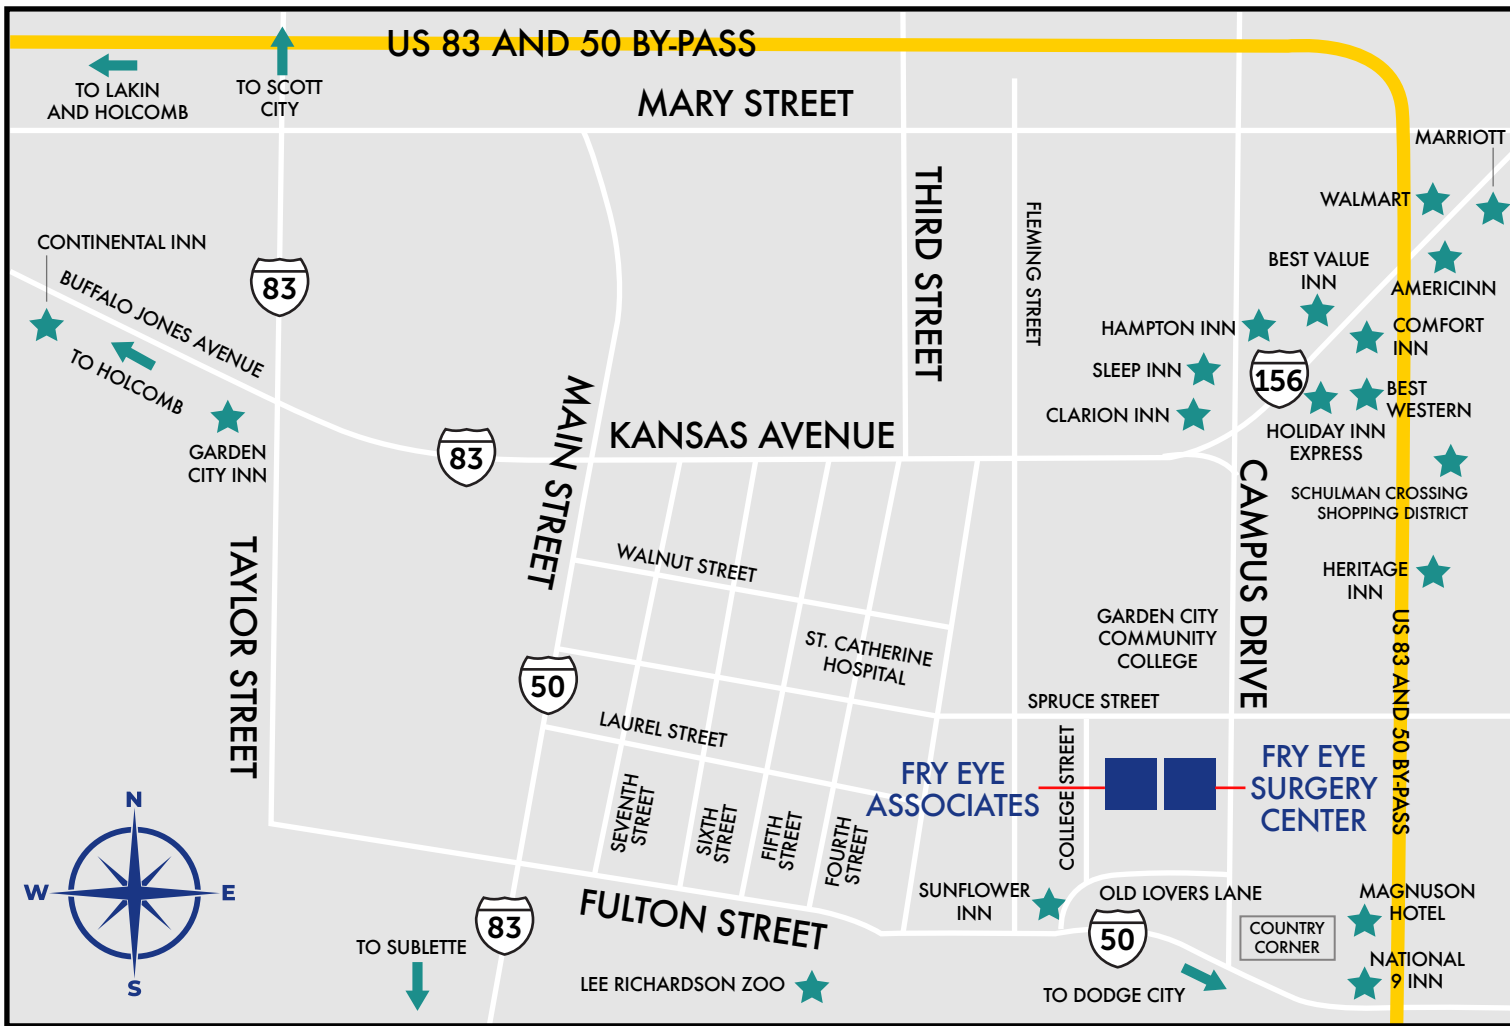

# FRY EYE ASSOCIATES

502 COLLEGE STREET  
GARDEN CITY, KS 67846

(620) 275-7248

# LOCAL HOTEL ACCOMMODATIONS

## **AMERIC INN\***

3020 E Kansas Ave  
620-272-9860  
americinn.com

## **TOWNE PLACE SUITES MARRIOTT\***

3510 E Kansas Ave  
620-805-6717  
towneplacesuites.com/gckts

\* Pet Friendly